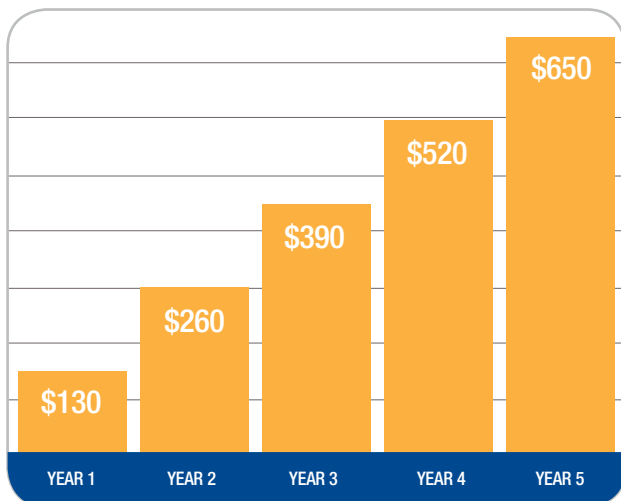

Over the years, a hardworking Concord air conditioner can save you hundreds of dollars on utility bills.

U.S. Average Five-Year Electric Cumulative Energy Savings for High-Efficiency 18 SEER Heat Pumps vs. 10 SEER. Energy Efficiency and renewable Energy Network, U.S. Department of Energy. The U.S. national average is used for electricity consumption. Actual cost savings may vary depending on personal lifestyle, system settings, equipment maintenance, local climate, actual construction, installation of equipment and duct system, hours of operation and local utility rates. This information is intended as an example for comparison purposes only.

Concord comfort is even soothing to your ears.

The fan blades and heavy-duty compressor sound blanket in the 4AC18 are designed to deliver whisper-quiet performance. As an added measure of comfort, the two-stage scroll compressor offers smooth and reliable operation, even when running at full capacity.